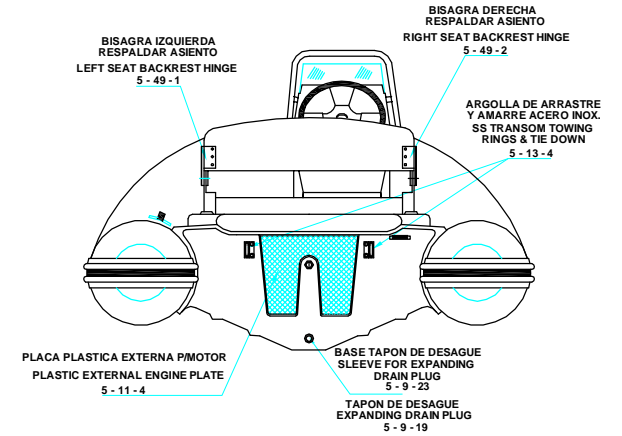

PLANT VIEW
VISTA SUPERIOR

AFT VIEW
VISTA TRASERA

LONGITUDINAL PROFILE
VISTA LATERAL

FORE VIEW
VISTA FRONTAL

NOTA: FAVOR INDICAR COLOR DEL BOTE AL ORDENAR / NOTE: MUST INDICATE BOAT COLOR WHEN ORDERING