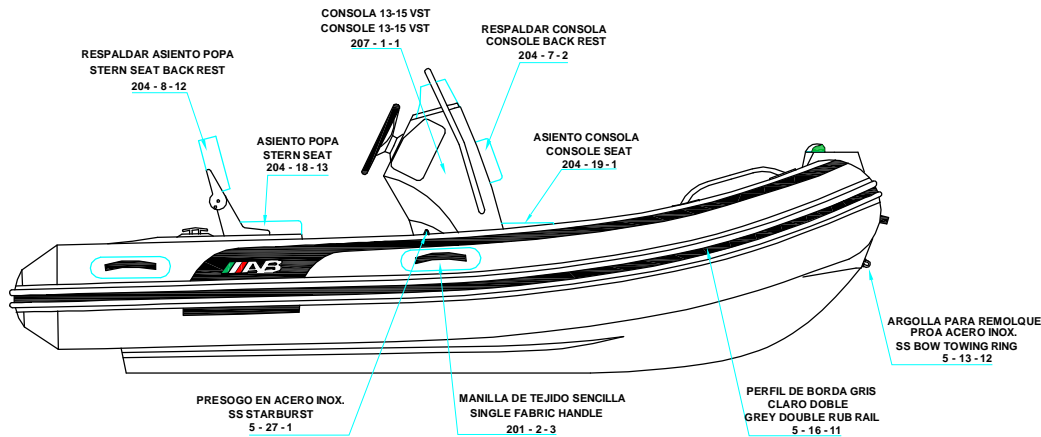

PLANT VIEW
VISTA SUPERIOR

AFT VIEW
VISTA TRASERA

LONGITUDINAL PROFILE
VISTA LATERAL

FORE VIEW
VISTA FRONTAL

NOTA: FAVOR INDICAR COLOR DEL BOTE AL ORDENAR / NOTE: MUST INDICATE BOAT COLOR WHEN ORDERING