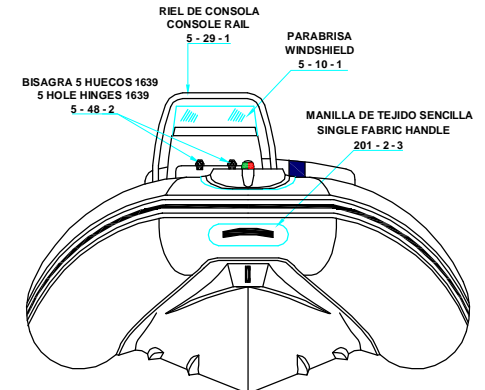

PLANT VIEW
VISTA SUPERIOR

AFT VIEW
VISTA TRASERA

LONGITUDINAL PROFILE
VISTA LATERAL

FORE VIEW
VISTA FRONTAL

NOTA: FAVOR INDICAR COLOR DEL BOTE AL ORDENAR / NOTE: MUST INDICATE BOAT COLOR WHEN ORDERING